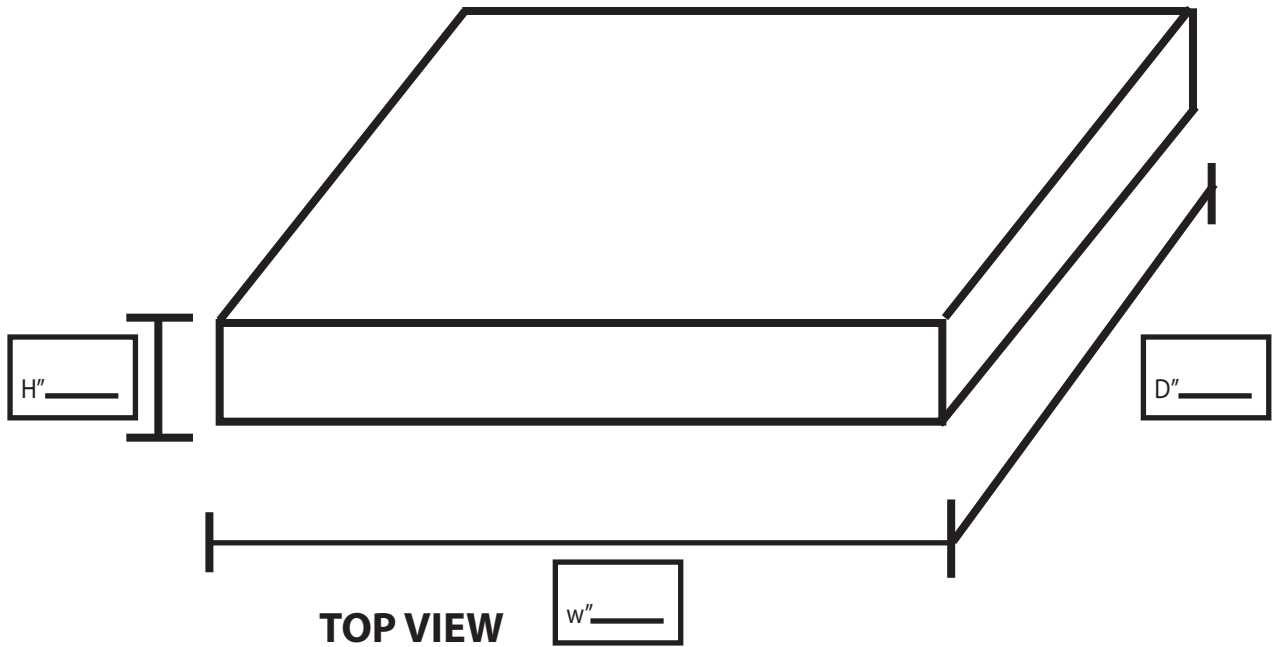

DIMENSIONAL DIAGRAM FOR
LAPTOPS

Manufacturer:
Model#:
Weight:
Date:

H" = HEIGHT
W" = WIDTH
D" = DEPTH

Please fax information back to Freight Mate @ (210) 662-6437 or call toll free @ 800-568-5799