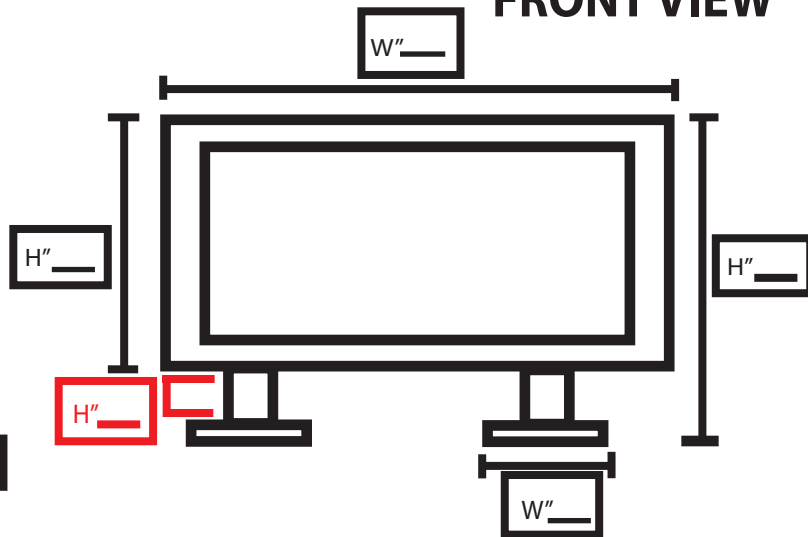

DIMENSIONAL DIAGRAM FOR
PLASMA / LARGE LCD MONITOR

The Benson Box™ Company

SIDE VIEW

FRONT VIEW

TOP VIEW

H'' = HEIGHT
W'' = WEIGHT
D'' = DEPTH

Manufacturer:
Model#:
Weight:
Date: