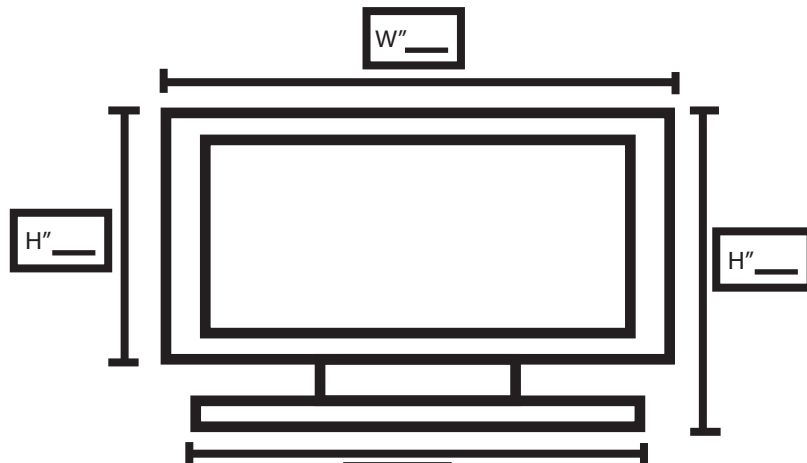

DIMENSIONAL DIAGRAM FOR
PLASMA / LARGE LCD MONITOR

The Benson Box™ Company

SIDE VIEW

FRONT VIEW

TOP VIEW

H'' = HEIGHT
W'' = WEIGHT
D'' = DEPTH

Manufacturer:
Model#:
Weight:
Date: