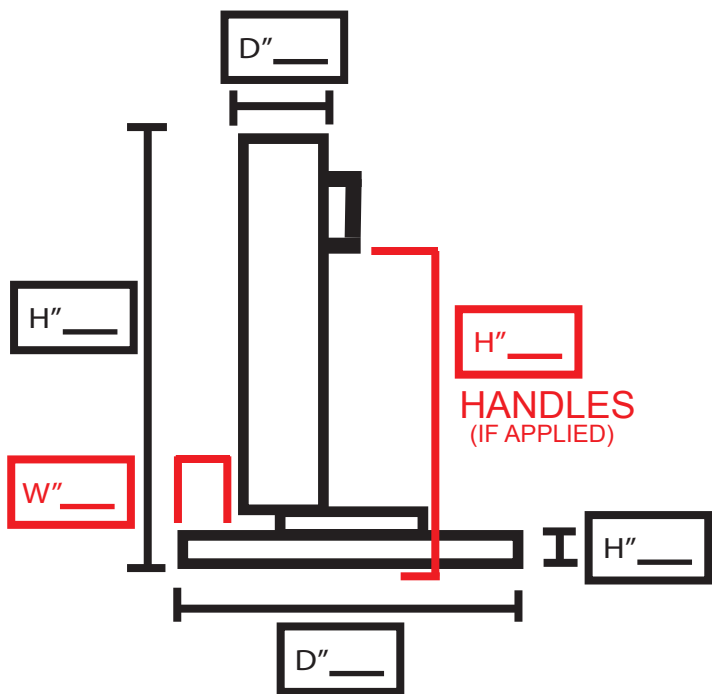

DIMENSIONAL DIAGRAM FOR
PLASMA / LARGE LCD MONITOR

The Benson Box™ Company

SIDE VIEW

FRONT VIEW

TOP VIEW

H'' = HEIGHT
W'' = WEIGHT
D'' = DEPTH

Manufacturer:
Model#:
Weight:
Date: