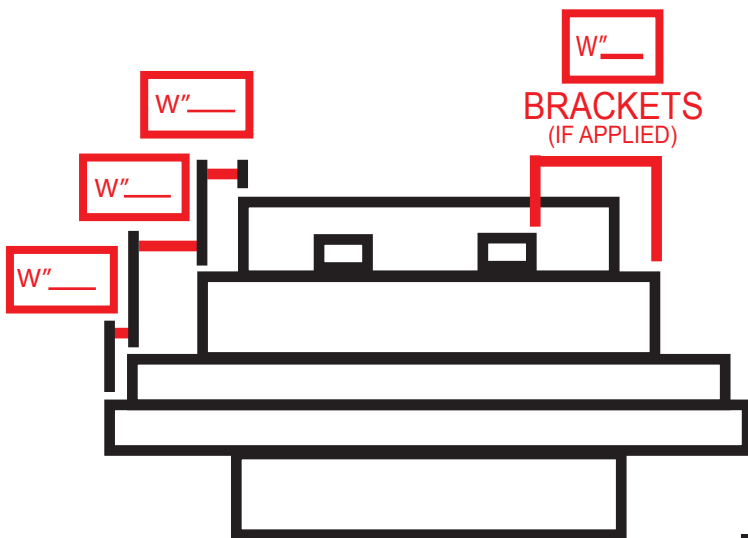

DIMENSIONAL DIAGRAM FOR
PLASMA / LARGE LCD MONITOR

The Benson Box™ Company

SIDE VIEW

FRONT VIEW

TOP VIEW

H'' = HEIGHT
W'' = WEIGHT
D'' = DEPTH

Manufacturer:
Model#:
Weight:
Date: